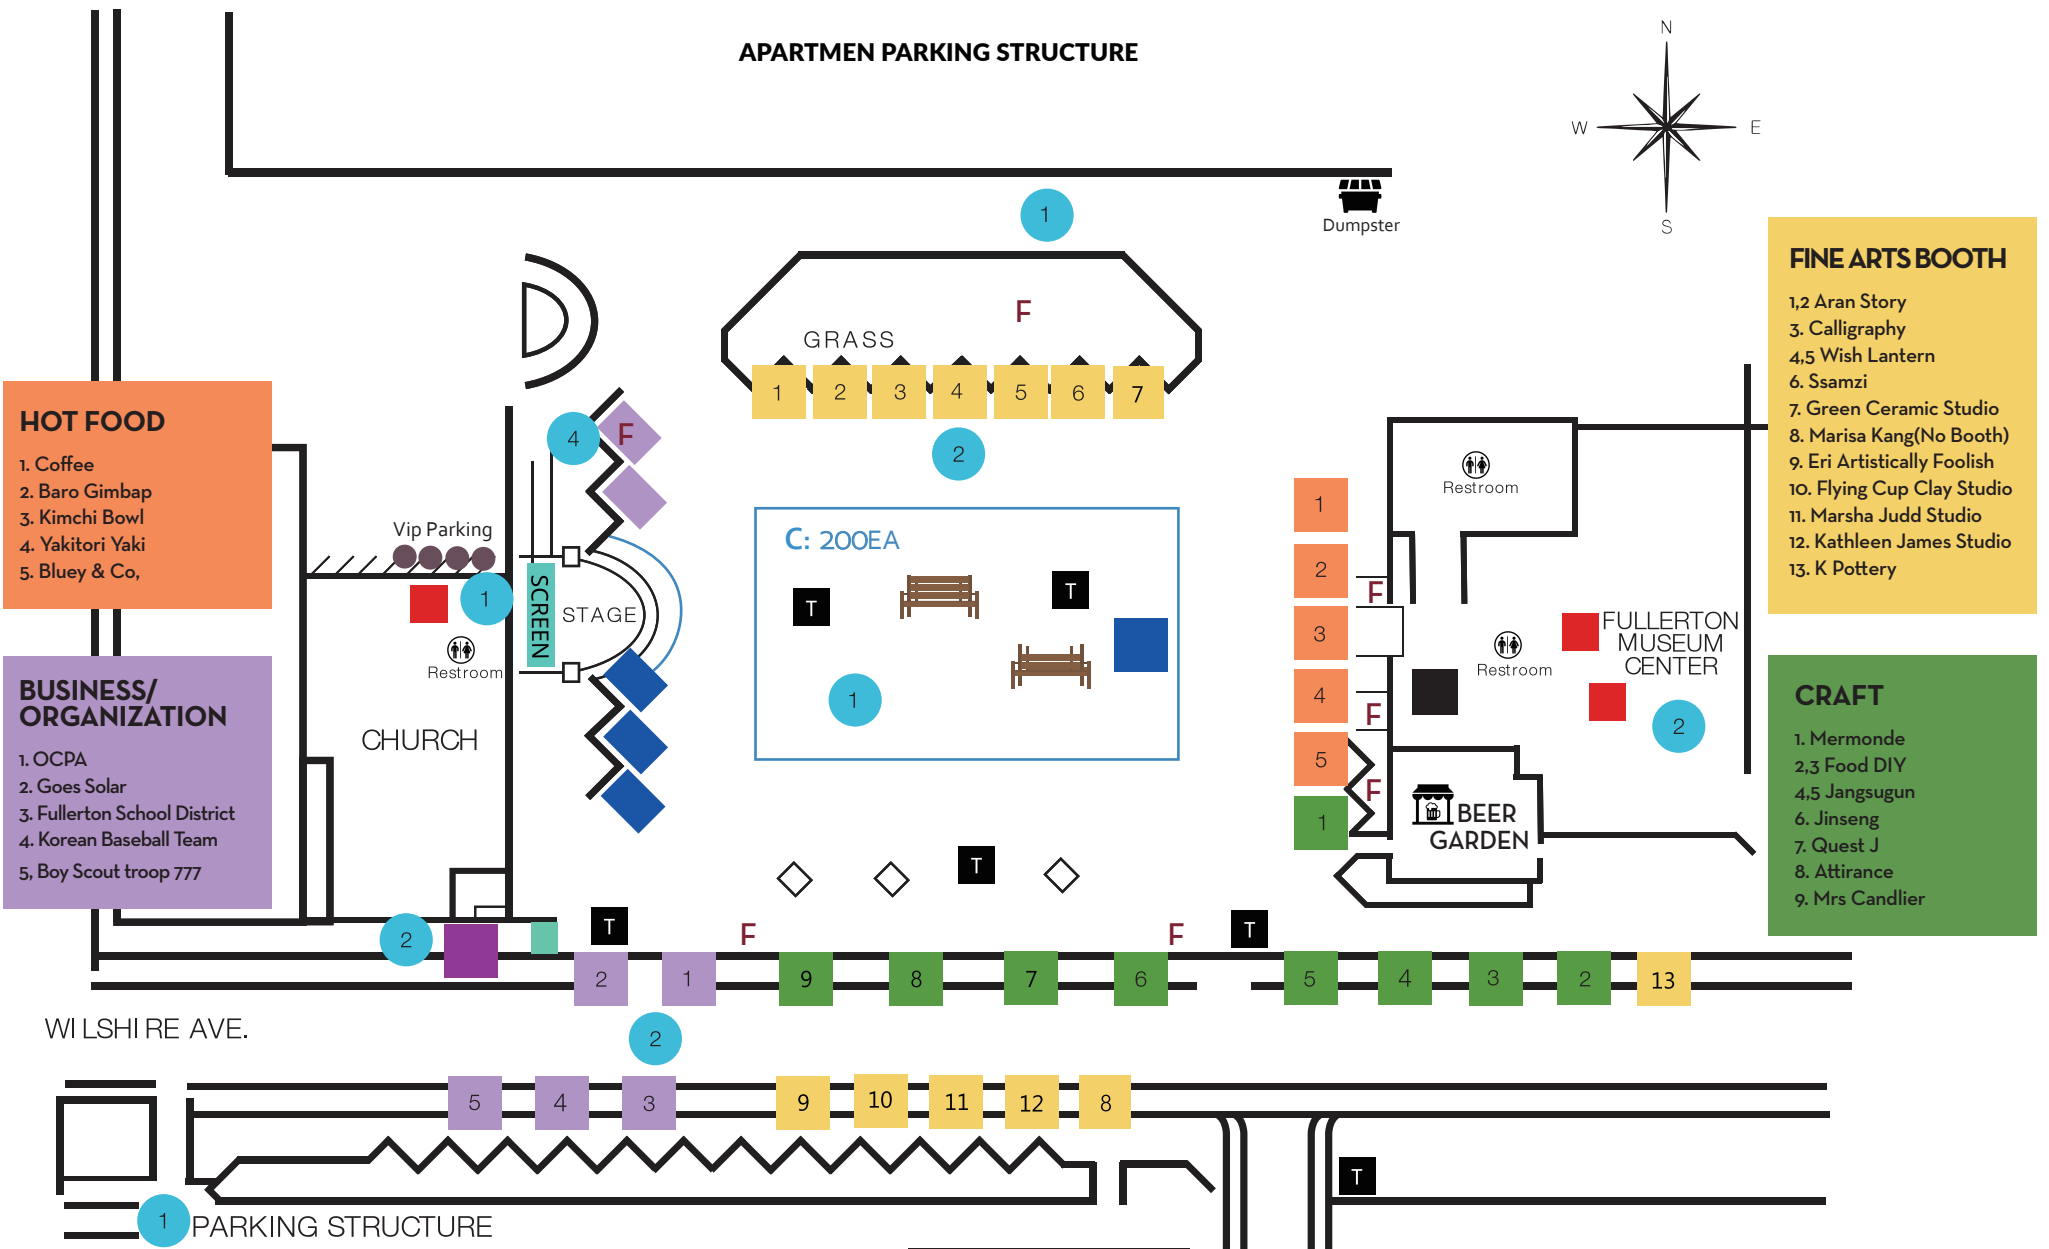

**APARTMEN PARKING STRUCTURE**

- HOT FOOD**
1. Coffee
  2. Baro Gimbap
  3. Kimchi Bowl
  4. Yakitori Yaki
  5. Bluey & Co,

- BUSINESS/ ORGANIZATION**
1. OCPA
  2. Goes Solar
  3. Fullerton School District
  4. Korean Baseball Team
  5. Boy Scout troop 777

- FINE ARTS BOOTH**
- 1,2 Aran Story
  3. Calligraphy
  - 4,5 Wish Lantern
  6. Ssamzi
  7. Green Ceramic Studio
  8. Marisa Kang(No Booth)
  9. Eri Artistically Foolish
  10. Flying Cup Clay Studio
  11. Marsha Judd Studio
  12. Kathleen James Studio
  13. K Pottery

- CRAFT**
1. Mermonde
  - 2,3 Food DIY
  - 4,5 Jangsugun
  6. Jinseng
  7. Quest J
  8. Attirance
  9. Mrs Candlier

WILSHIRE AVE.

PARKING STRUCTURE

**VENDOR KEY**

OPS	Fine Arts	Hot Foods
Info Booth	Performer	Generator
Craft	Sink	Business/Organization
Chairs	Fire extinguisher	

**VOLUNTEER KEY**

Volunteer

**Kids Fun**

1

2

3

4

F